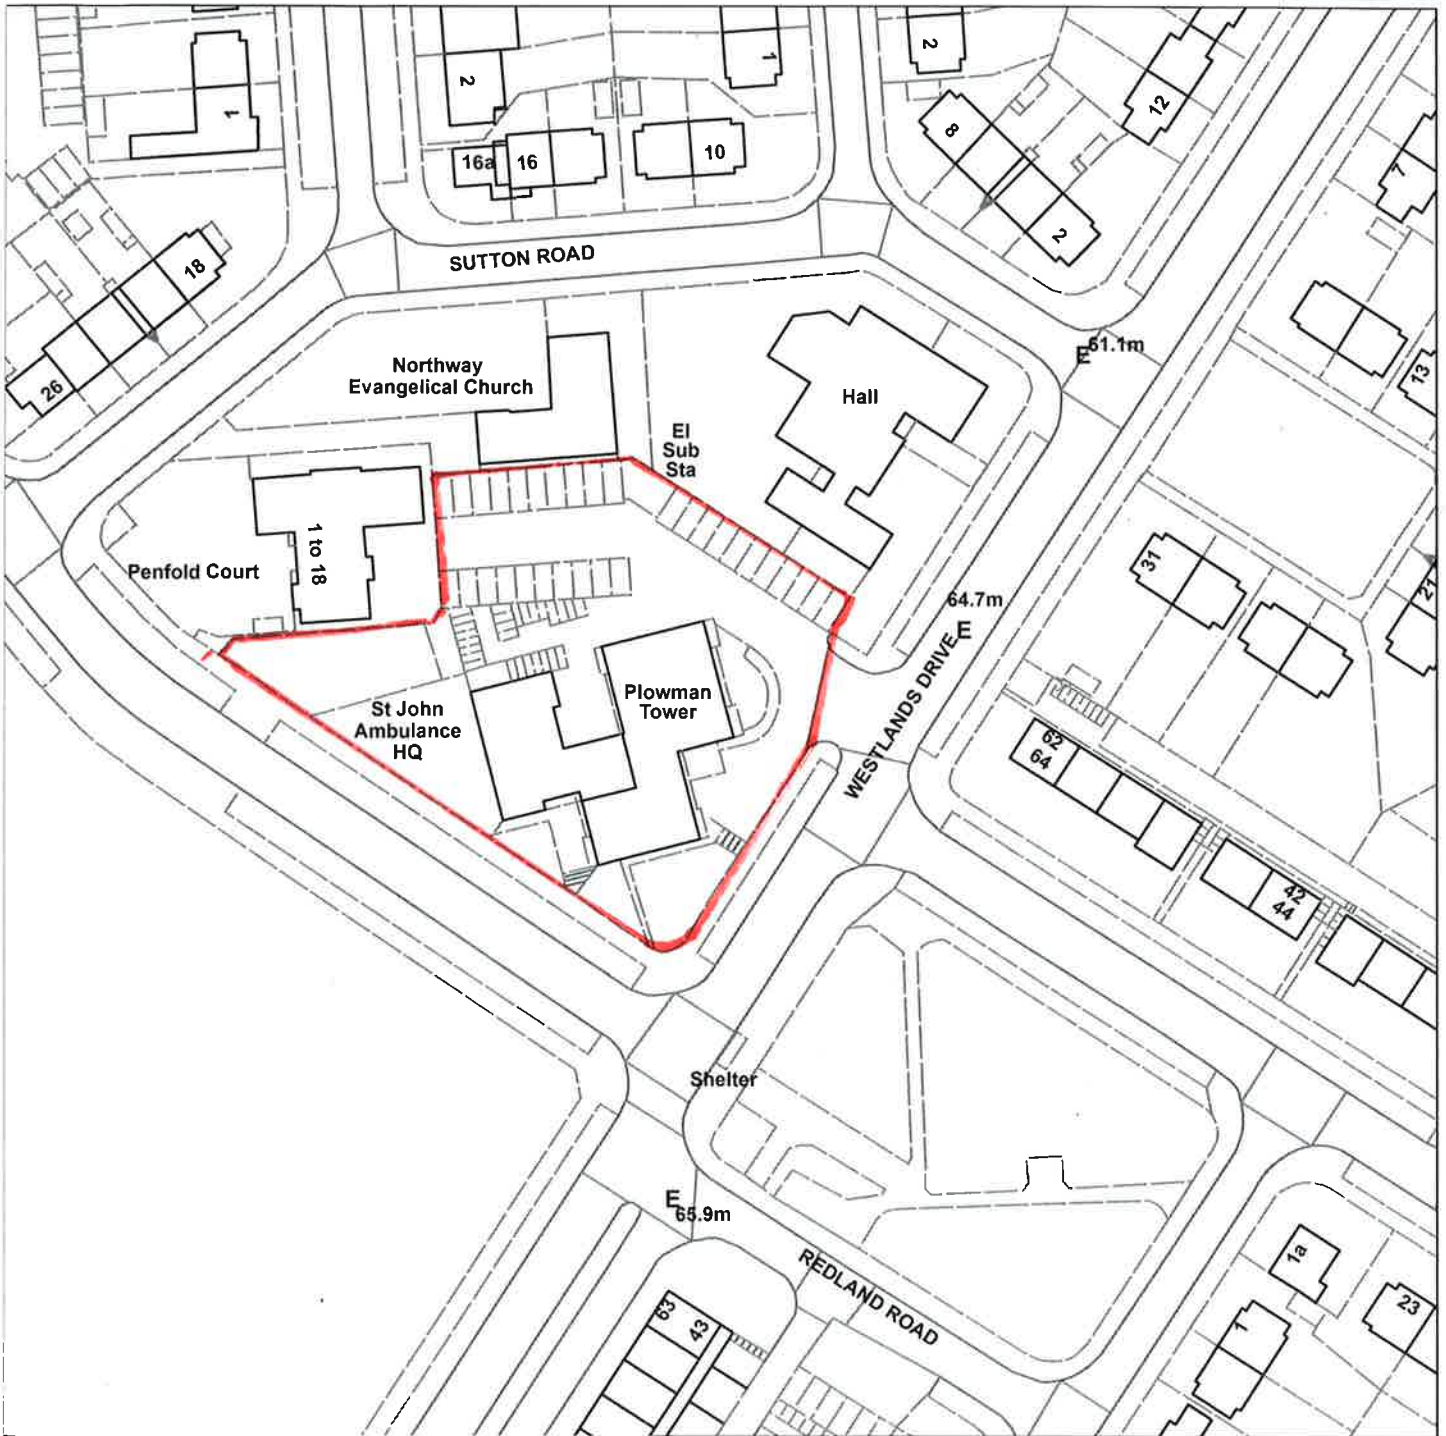

# Plowman Tower, Oxford

1:1062

<b>Organisation</b>	Oxford City Council
<b>Department</b>	Planning Enforcement
<b>Comments</b>	
<b>Date</b>	28 October 2014
<b>SLA Number</b>	100019348

This page is intentionally left blank